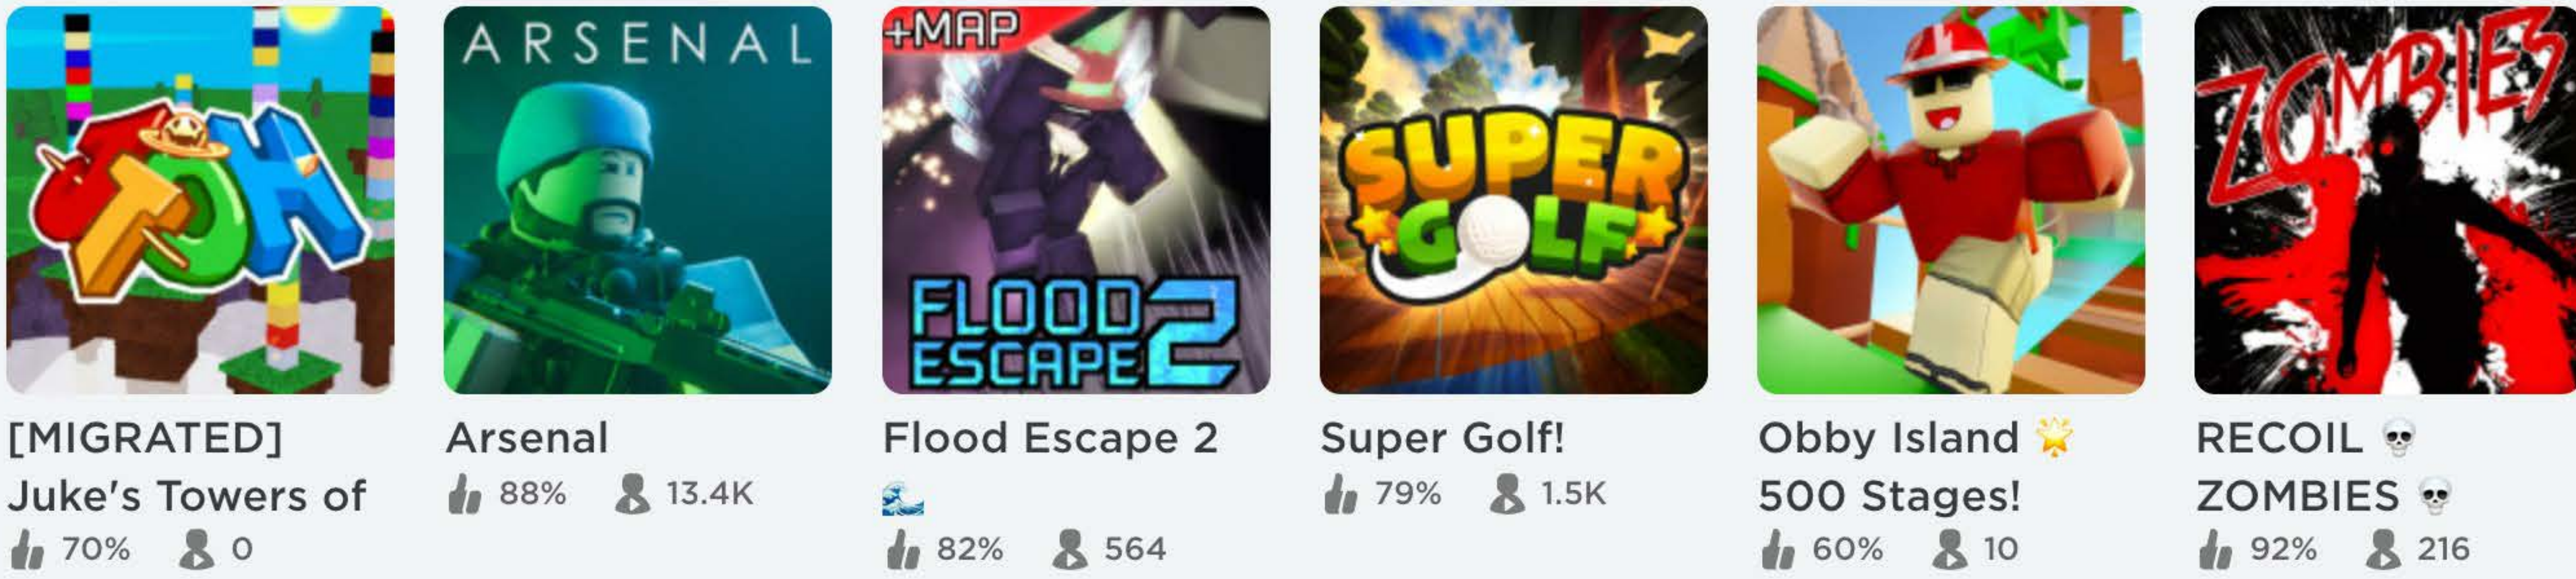

Favorites

Favorites →