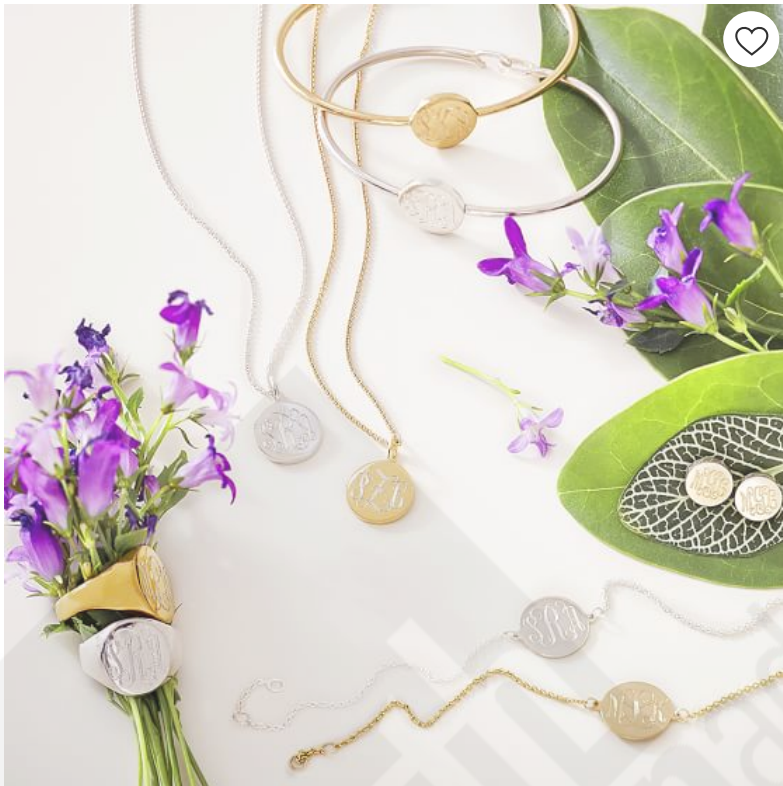

SIGN IN KEY REWARDS TRACK YOUR ORDER

PBteen

New Furniture Bedding Rugs + Windows Bath + Beach Lighting Decor Backpacks + Luggage Gifts Dorm PBteen Outlet Sale

The Big Bedroom Event! 20-50% Off Bedroom Furniture, Bedding + Sectionals

Up to 75% off Spring Clearance

Shop Our New Dorm Arrivals!

Home > Tips + Ideas > Crafted In America > Sarah Chloe Necklace

Sarah Chloe Necklace

Recent View

PLEASE SELECT:

Personalization is included. Enter text after adding this item to your cart.

#MYPBTEEN

[Add Your Own Photos](#)

Like 0 Tweet Save 11 | [Email a friend](#)

OVERVIEW

Make your mark with a stunning Sarah Chloe necklace etched with your initial or monogram.

KEY PRODUCT POINTS

- Available in sterling silver, gold vermeil, rose gold or 14k gold.
- Chain has a spring-ring closure.
- Crafted in America by master artisans from local and imported materials.