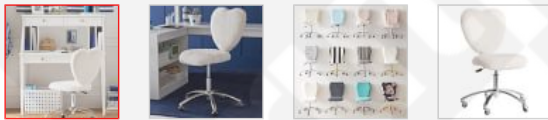

[VIEW LARGER](#)

Roll Over Image to Zoom

#MYPBTEEN

[Add Your Own Photos](#)