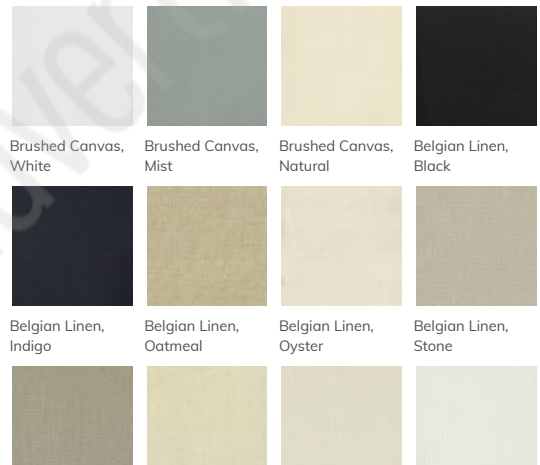

Williams Sonoma Home > Search Results > Pierce Sofa

Pierce Sofa

Limited Time Only! 20% Off
Prices as marked. Offer may not be combined with any other discounts.

Fabric swatches are complimentary and ship for free. [Order Now!](#)
Please note that this is a made-to-order item and cannot be canceled or returned.

Q & A

[Clear Selection](#)

1 SELECT FABRIC AND COLOR

FABRIC

COLOR

SHARE YOUR STYLE | #MYWILLIAMSSONOMA

[Add a Photo](#)

2 SELECT CUSHION FILL