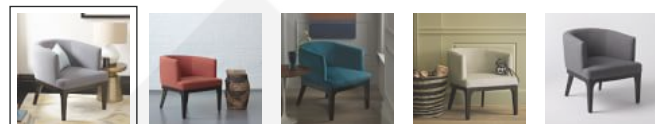

west elm

Home > Furniture > Sofa + Sectional Collections > Assembled In The USA > Oliver Chair

[View Larger](#)

Roll Over Image to Zoom

Email Print

@westelm

Be the first to show us how you've styled this item!

[+ Add your own photos](#)

Like 3 Tweet Save 291

Oliver Chair

HAVE A QUESTION?

[See 1 Answer](#)

Handcrafted

[Clear Selection](#)

SELECT FABRIC AND COLOR

[Add To Cart](#)

[Add To Registry](#)

Earn \$25 in rewards for every \$250 spent on your west elm credit card.

[Learn More >](#)

OVERVIEW

Go straight into its arms. The Oliver Chair's comfy, rounded shape and scaled-down proportions help to create intimate, conversational settings in open areas or small spaces.

- 24"w x 28"d x 27.5"h.
- Wood frame and legs with Chocolate-stained finish.
- Polyurethane foam padding.
- Imported.

DETAILS + DIMENSIONS

SHIPPING + RETURNS

QUESTIONS + ANSWERS

Powered by TurnTo

Have a question about this item? Ask a west elm associate.