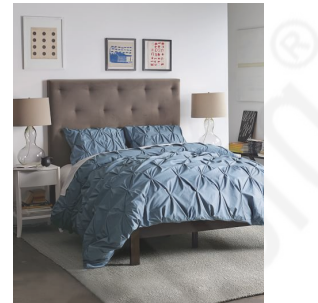

- 24"w x 28"d x 27.5"h.
- Wood frame and legs with Chocolate-stained finish.
- Polyurethane foam padding.
- Imported.

DETAILS + DIMENSIONS

SHIPPING + RETURNS

QUESTIONS + ANSWERS

Powered by TurnTo

Have a question about this item? Ask a west elm associate.

Hex Side Table - Steel
~~\$499~~
Special \$160

Simple Bed Frame - Chocolate
~~\$249 - \$299~~
Sale \$149.99 - \$199.99

RELATED SEARCHES

- [mid century chair](#)
- [wood legs chair](#)
- [swivel base chair](#)
- [wire base chairs](#)
- [phoebe chair](#)
- [sloane chair](#)
- [wing chair](#)