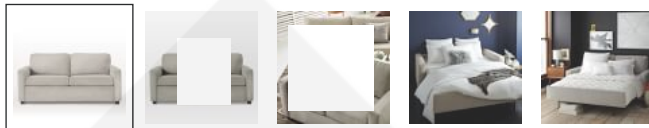

west elm

Home > Furniture > Sofa + Sectional Collections > Assembled In The USA > Henry® Deluxe Queen Sleeper Sofa

[View Larger](#)

Roll Over Image to Zoom

[See It In Store](#)

Email Print

@westelm

Be the first to show us how you've styled this item!

[Learn More >](#)

OVERVIEW

Grand in size, our Henry® Deluxe Sleeper takes comfort to the next level. Designed without uncomfortable bars or springs, it pulls open easily to reveal a memory foam mattress so comfortable, it feels like a real bed.