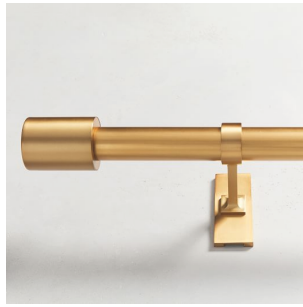

Urban Queen Sleeper Sofa
~~\$2,199 — \$2,499~~
Special \$1,760 — \$2,000

Henry® 2-Piece Pull-Down Full Sleeper Sectional w/ Storage
~~\$2,898~~
Special \$2,319

Paidge Queen Sleeper Sofa
~~\$4,999 — \$2,399~~
Special \$1,600 — \$1,920

PEOPLE ALSO BOUGHT

[See More Personalized Picks](#)

Mid-Century Leather Show Wood Chair
~~\$999~~
Special \$800

Oversized Adjustable Metal Rod - Antique Brass
~~\$79 - \$149~~
Special \$59 - \$111

Harmony Down-Filled Sofa (92")
~~\$4,799 - \$2,299~~
Special \$1,440 - \$1,840