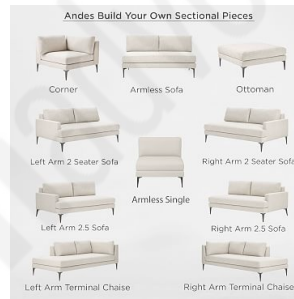

Build Your Own - Andes Sectional Pieces
With its modern form, extra-deep seat and crisp ...
[View More](#)