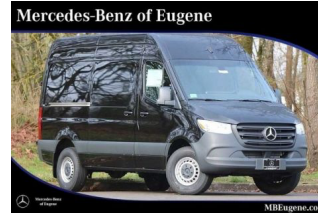

Vehicle Details:

Body: CARGO VAN **Engine:**
Exterior: Arctic White 3.0L V6 Diesel
Interior: Fabric Black **Trans:** Automatic

Other Vehicles You May Like

(<https://www.mbeugene.com/inventory/new-2019-mercedes-benz-sprinter-2500-cargo-van-cargo-van-wd4pf0cd2kp037465>)