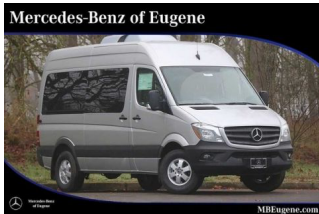

New 2019 Mercedes-Benz Sprinter 4500 Cargo Van Rear Wheel Drive CARGO VAN

VIN #: **WD3PF4CD0KP055927** | STOCK #: **19S019**

MSRP \$54,878

\$974 /m \$4,999 at signing	FINANCE NOW >>> http://www.dealerscience.com/frame.php?aff
---------------------------------------	--

Vehicle Details:

Body: CARGO VAN **Engine:**
Exterior: Arctic White 3.0L V6 Diesel
Interior: Fabric Black **Trans:**
Automatic 7-Speed

Other Vehicles You May Like

(<https://www.mbeugene.com/inventory/new-2018-mercedes-benz-sprinter-2500-passenger-van-rear-wheel-drive-passenger-van-8brpe7cd6je158823>)