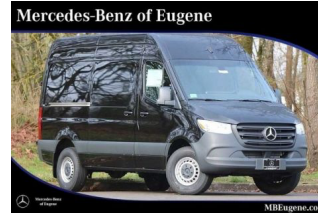

(<https://www.mbeugene.com/inventory/new-2019-mercedes-benz-sprinter-2500-cargo-van-cargo-van-wd4pf0cd2kp037465>)

New 2019 Mercedes-Benz Sprinter 2500 Cargo Van CARGO VAN

$50,362

(<https://www.mbeugene.com/inventory/new-2019-mercedes-benz-sprinter-2500-cargo-van-cargo-van-wd4pf0cd2kp037465>)

Offers (/dealer-inspire-inventory/vin=WD3

Interior

Exterior

Entertain

Mechani

Safety

Premium Options

Details

(<https://www.mbeugene.com/inventory/new-2019-mercedes-benz-sprinter-2500-cargo-van-rear-wheel-drive-cargo-van-wd4pf1cd9kp039347>)

New 2019 Mercedes-Benz Sprinter 2500 Cargo Van Rear Wheel Drive CARGO VAN

$48,468

(<https://www.mbeugene.com/inventory/new-2019-mercedes-benz-sprinter-2500-cargo-van-rear-wheel-drive-cargo-van-wd4pf1cd9kp039347>)

Production Dusseldorf

- Rear Doors 270 Degree Opening

- Cargo Lashing Rails-Upper

- Sliding Door - Two Stage Opening

- Comfort Passenger's Seat

- TIRE BRAND - MICHELIN

(<https://www.mbeugene.com/inventory/new-2019-mercedes-benz-sprinter-2500-cargo-van-rear-wheel-drive-cargo-van-wd3pf0cd9kp057085>)

New 2019 Mercedes-Benz Sprinter 2500 Cargo Van Rear Wheel Drive CARGO VAN

$46,019

(<https://www.mbeugene.com/inventory/new-2019-mercedes-benz-sprinter-2500-cargo-van-rear-wheel-drive-cargo-van-wd3pf0cd9kp057085>)

Cargo Straps D Rings

- Cargo Lashing Rails-Waistline

- Assist Handle - Right Rear Door

- Lumbar support, driver seat

- Comfort Driver's Seat

- Cruise Control

- Rear Door Step - Bumper, Gray HALF HEIGHT LOAD COMPARTMENT TRIM

- Assist Handle- Left Rear Door
- Assist Handle w/Partition

- Lumbar support, passenger seat

- Specially Requested Tires