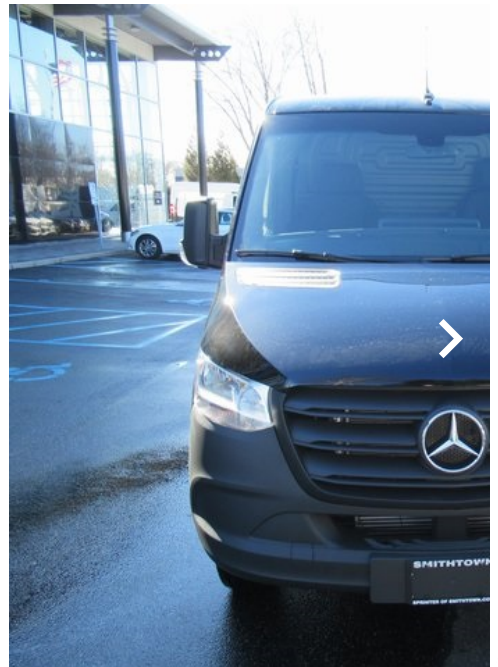

You Are Here: Home (<https://www.mbofsmithtown.com/>) > New (/new-vehicles/sprinter/#action=im_ajax_call&perform=get_results) > **New 2019 Mercedes-Benz Sprinter** (<https://www.mbofsmithtown.com/inventory/new-2019-mercedes-benz-sprinter-4500-cargo-van-rwd-cargo-van-wd3pf3cd7kp051027>)

New 2019 Mercedes-Benz Sprinter 4500 Cargo Van RWD CARGO VAN

STOCK
VIN

S01211
WD3PF3CD7KP051027

MSRP

\$48,370

(<https://www.autoipacket.com/packet-share/?p=WD3PF3CD7KP051027>)

PREMIUM OPTIONS

[View All >](#)