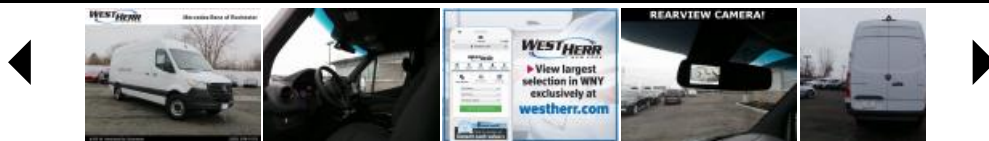

(https://pictures.dealer.com/westherr/171529/1508706144000079848100173004

HIGHLIGHTED FEATURES

Emergency communication system

Wireless phone connectivity

Exterior parking camera rear

Remote keyless entry

TEXT

CHAT