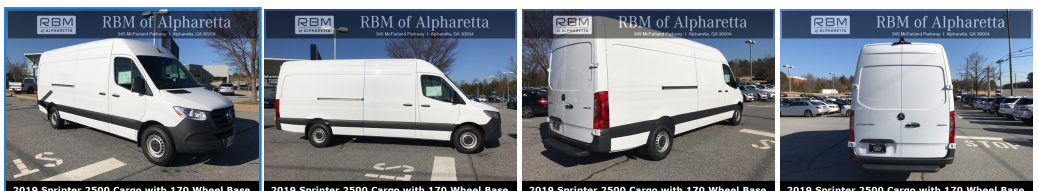

You Are Here: Home (https://www.rbmofalpharetta.com/) > New (/used-vehicles/#action=im_ajax_call&perform=get_results&page=1&search=sprinter&type%5B%5D=New&type%5B%5D=Used&type%5B%5D=Certified+Used&show_all_filters=false) > New 2019 Mercedes-Benz Sprinter Cargo Van (https://www.rbmofalpharetta.com/inventory/2019-mercedes-benz-sprinter-cargo-van-170-wb-rwd-3d-cargo-van-wd3pf1cd9kp040048)

New 2019 Mercedes-Benz Sprinter Cargo Van 170 WB 170 WB

view larger

STOCK
VIN

S65097
WD3PF1CD9KP040048

Pricing information for 03/18/2019

\$48,428

Get your ePrice now

- ✓ Get instant trade appraisal
- ✓ Get instant payments
- ✓ Get protection plans
- ✓ Get credit approval

Powered by **TAGRAIL**

OPTIONS

View All >

AXLE RATIO
AXLE RATIO: 3.923

Dual Stage Driver And Passenger Seat-Mounted Side Airbags

8 people recently viewed this vehicle*
Only 4 170 WB models left in stock!

Payment Calculator

Print

Schedule Test Drive

Check Availability

(https://www.autoipacket.com/public/sendPacket.cfm?vin=WD3PF1CD9KP040048)

Basic Info

Body:	Cargo Van
Exterior:	White
Interior:	Black
Engine:	3.0L V6 Turbodiesel
Trans:	7G-TRONIC 7-Speed Automatic