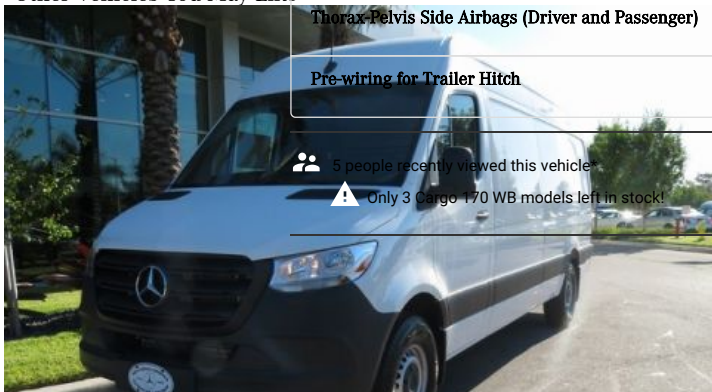

Payment Calculator

Share Vehicle

ADDITIONAL EQUIPMENT $96 TIRES: SPECIALLY REQUESTED	Schedule Test Drive
ADDITIONAL EQUIPMENT $250 CRUISE CONTROL	Check Availability
ADDITIONAL EQUIPMENT TIRES: MICHELIN	
ADDITIONAL EQUIPMENT $77 D-RINGS CARGO STRAPS (https://www.autoipacket.com/packet-share/?p=WD3PF1CD6KP048527)	
ADDITIONAL EQUIPMENT $78 2 STAGE OPENING SLIDING DOOR	
ADDITIONAL EQUIPMENT $262 WAIST-LEVEL LASHING RAILS	
ADDITIONAL EQUIPMENT $340 OPENING TO SIDE WALL REAR DOORS	

Transparency Folder powered by AutoiPacket

Basic Info

Body:

Exterior:

Interior:

Engine:

Trans:

CARGO VAN

Arctic White

Fabric Black

3.0L V6 Turbodiesel

7G-TRONIC 7-Speed Automatic

Contact a Top Rated Specialist

Frank DeLuca Sales Executive ★★★★★ 206 Reviews View Bio	Jim Renda Sales Consultant ★★★★★ 15 Reviews View Bio	Stephen DiMuzio Sales Professional ★★★★★ 7 Reviews View Bio

ADDITIONAL EQUIPMENT $176 GREY REAR BUMPER STEP
ADDITIONAL EQUIPMENT $30 ASSIST HANDLE W/PARTITION
ADDITIONAL EQUIPMENT $190 HALF HEIGHT LOAD COMPARTMENT TRIM
ADDITIONAL EQUIPMENT $393 HEAD HEIGHT CARGO LASHING RAILS
ADDITIONAL EQUIPMENT $30 LEFT REAR DOOR ASSIST HANDLE
ADDITIONAL EQUIPMENT $30 RIGHT REAR DOOR ASSIST HANDLES
AXLE RATIO AXLE RATIO: 3.923

[View All Specialists](#)

Other Vehicles You May Like

Text Us

Vehicle Details

- Offers
- Interior
- Exterior