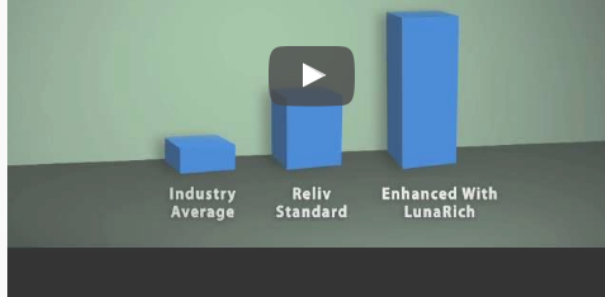

Introducing LunaRich from Reliv

BIOACTIVE LUNASIN CONTENT