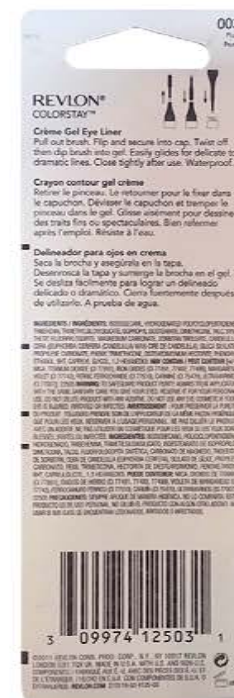

©2011 REVLON CONS. PROD. CORP., N.Y., NY 10017 REVLON LONDON NW1 7QX UK. **MADE IN U.S.A. WITH U.S. AND NON-U.S. COMPONENTS.** / FABRIQUÉ AUX É.-U. AVEC DES PIÈCES DES É.-U. ET DE L'ÉTRANGER. / HECHO EN E.U.A. CON COMPONENTES DE E.U.A. O EXTRANJEROS. **REVLON.COM** 213119-03 4125-03

6M