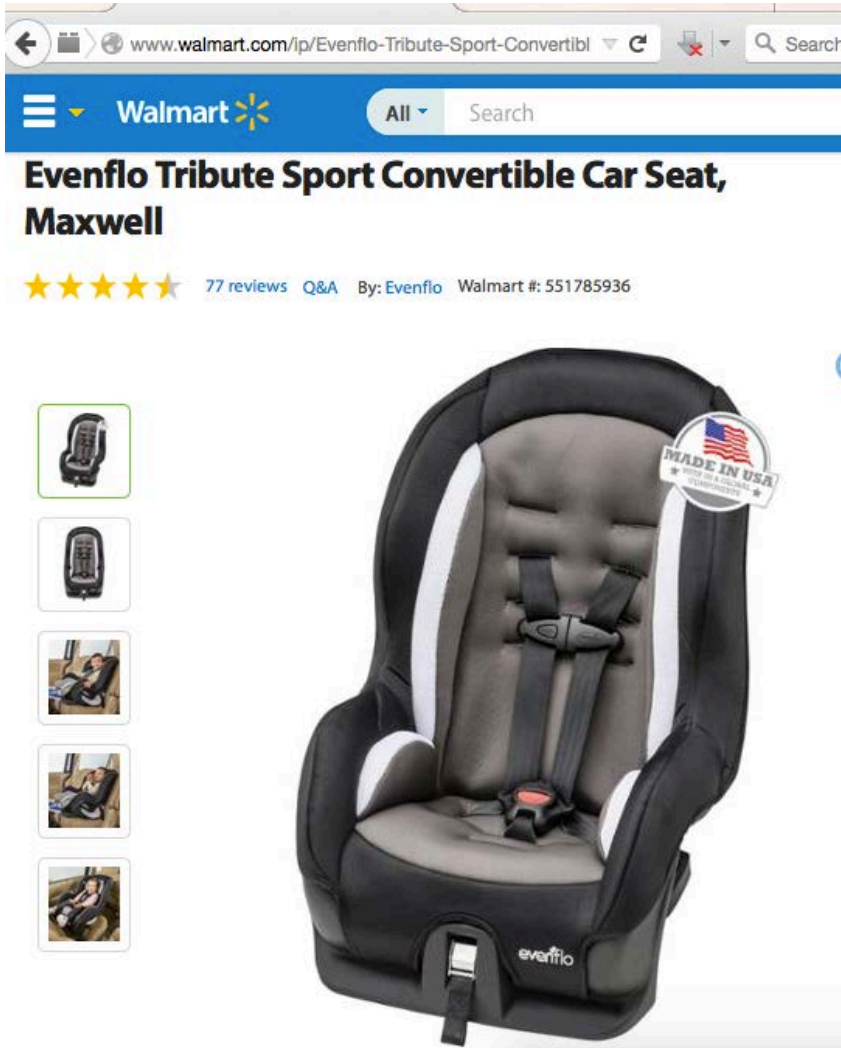

Evenflo Tribute Sport Convertible Car Seat, Maxwell

Primary Color:	■ Gray
Car Seat Child Height Max:	40 inches
Car Seat Child Weight Max:	40 pounds
Car Seat Child Weight Min:	5 pounds
Car Seat Child Height Min:	19 inches
Model No.:	38111408
Shipping Weight (in pounds):	12.0
Product in Inches (L x W x H):	19.75 x 18.5 x 27.625
Assembled in Country of Origin:	USA
Origin of Components:	USA